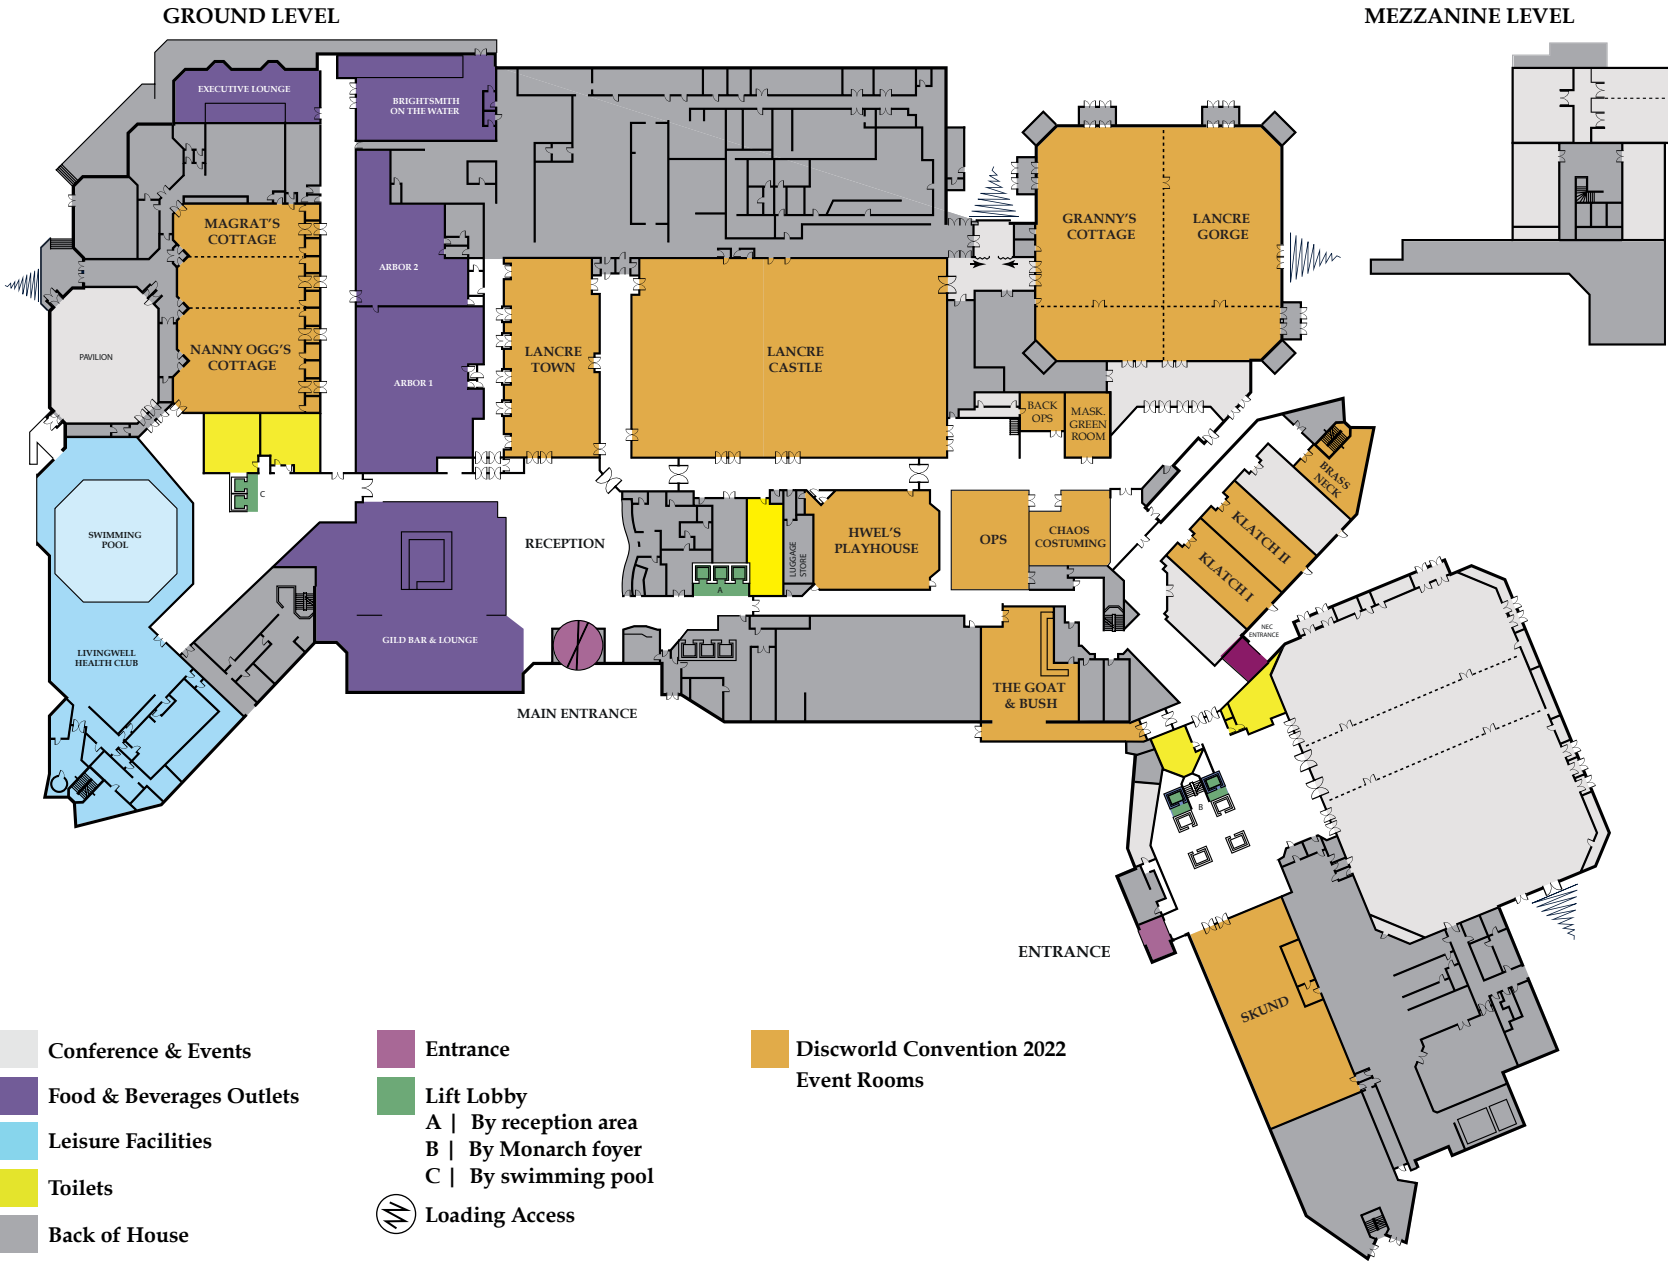

Discworld Convention 2022

Hilton Birmingham Metropole

FLOORPLAN

KEY

- Conference & Events
- Food & Beverages Outlets
- Leisure Facilities
- Toilets
- Back of House
- Entrance
- Lift Lobby
 - A | By reception area
 - B | By Monarch foyer
 - C | By swimming pool
- Discworld Convention 2022 Event Rooms
- Loading Access